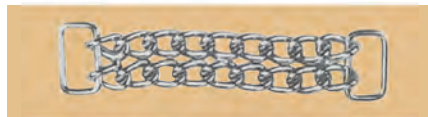

CURB CHAIN

Curb Chain/1" Rings
19580 (type)

HOMER NO.	SIZE	MATERIAL	BOX
3209	Φ3mmx4-1/2"	nickel plated steel	600 PCS

Curb Chain/1" Rings
19580-1 (type)

3210	Φ3.5mmx4-1/2"	nickel plated steel	600 PCS
------	---------------	---------------------	---------

Double Curb Chain/1" Rings
195899 (type)

3202	Φ3mmx4-1/2"	nickel plated steel	500 PCS
------	-------------	---------------------	---------

Double Curb Chain/ 3/4" Rings
195900 (type)

3205	Φ3mmx4-1/2"	nickel plated steel	500 PCS
------	-------------	---------------------	---------

Double Flat Curb Chain
195910 (type)

3206	Φ3mmx4-1/2"	nickel plated steel	500 PCS
------	-------------	---------------------	---------

Double Link Curb Chain/ 5/8" Rings
196010:4-1/2" (type)

3207	Φ3mmx4-1/2"	nickel plated steel	500 PCS
------	-------------	---------------------	---------