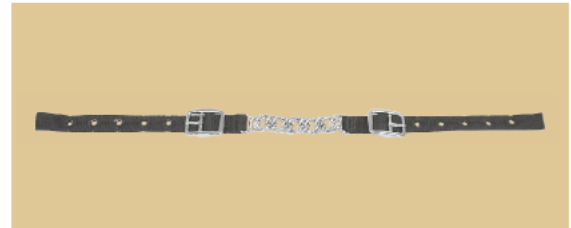

Double Curb Chain/1" Rings
195899 (type)

3202	Φ3mmx4-1/2"	nickel plated steel	500 PCS
------	-------------	---------------------	---------

Double Curb Chain/ 3/4" Rings
195900 (type)

3205	Φ3mmx4-1/2"	nickel plated steel	500 PCS
------	-------------	---------------------	---------

Double Flat Curb Chain
195910 (type)

3206	Φ3mmx4-1/2"	nickel plated steel	500 PCS
------	-------------	---------------------	---------

Double Link Curb Chain/ 5/8" Rings
196010:4-1/2" (type)

3207	Φ3mmx4-1/2"	nickel plated steel	500 PCS
------	-------------	---------------------	---------

CURB CHAIN

NO.1996
FLAT CURB CHAIN

Size:23cm
Brass N/P
100/Box

GEL CURB CHAIN GUARD

Soft gel padding for your horses comfort.

NO.2013 Size:15cm x 4cm

NO.2019 Size:22cm x 5cm

Color:black(4)
100/Box

NO.2627
SINGLE CURB CHAIN

Single chrome plated chain 3/4"
Wide provides wider nylon end straps
Color:black(4)
200/Box

NO.2626
DOUBLE CURB CHAIN

Double chrome plated chain 3/4"
wide provide's wider nylon
end straps
Color:black(4)
200/Box